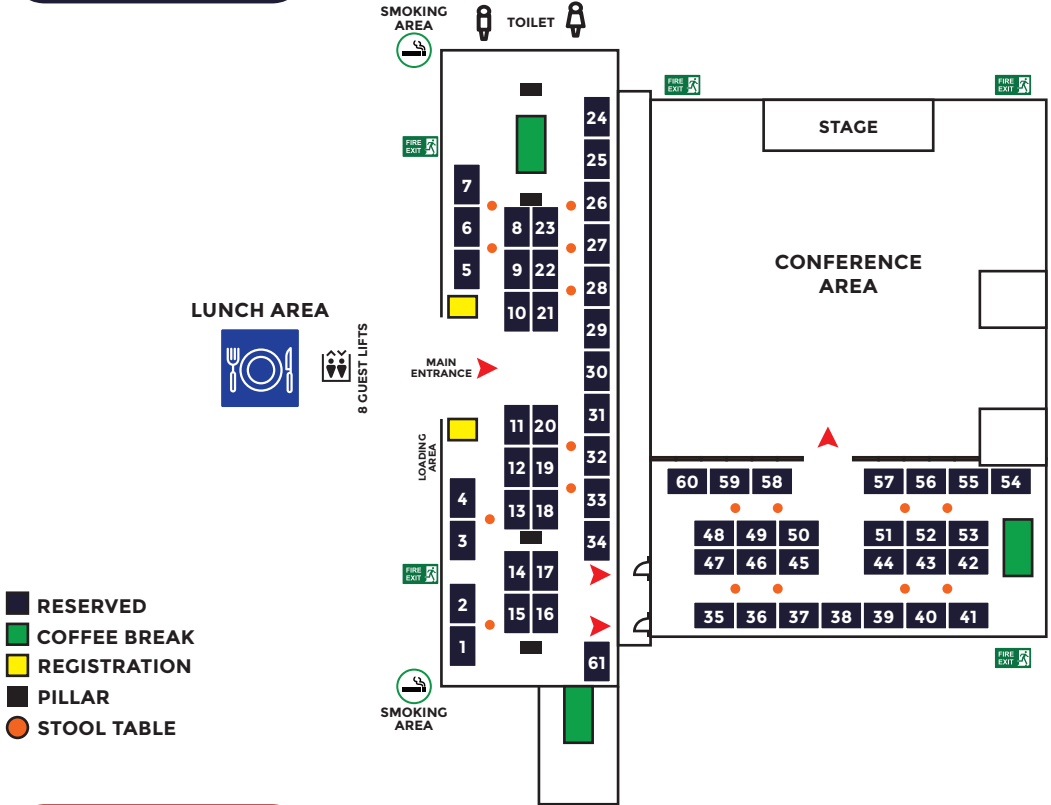

Floor Plan

Exhibitors

Booth Number	Company	Booth Number	Company	Booth Number	Company
1	AMITY RESINS	21	COMPACT INTERNATIONAL (1994) CO.,LTD	41	ITOCHU CHEMICAL FRONTIER CORP.
2	WALDRAFF TECHNOLOGIES GMBH & CO. KG	22	STERLING FIBERS	42	YANTAI TEXRISE MATERIAL TECHNOLOGY CO., LTD
3	FORACE POLYMERS (P) LTD	23	TRELLEBORG	43	SKY MINERALS & CHEMICALS
4	FORACE POLYMERS (P) LTD	24	JINAN YUECHUANG COMPANY	44	QUARTZ
5	LINK ENGINEERING COMPANY	25	IMERYS	45	CARDOLITE
6	ANHUI GUIDA AUTO PARTS CO.,LTD	26	JIANGXI HEBANG FIBER CO., LTD.	46	BSS TEC INTERNATIONAL CORPORATION
7	BRUKER	27	CHANGZHOU ADVANCED TITANATE MATERIALS TECHNOLOGY CO., LTD.	47	FRIMECO PRODUKTIONS GMBH
8	TAPRATH ELASTOMERS LLP	28	ITAPROCHIM SRL	48	OTSUKA
9	TEIJIN CORPORATION (THAILAND) LIMITED	29	ASK AUTOMOTIVE LIMITED	49	GREEN STEEL GROUP
10	COMPACT INTERNATIONAL (1994) CO.,LTD	30	LAPINUS	50	NANTONG XINYUAN SPECIAL FIBER CO.,LTD
11	ACME-INTER	31	TANGSHAN KIMWAN SPECIAL CARBON & GRAPHITE CO., LTD.	51	RIMSA METAL TECHNOLOGY SA
12	LPR (ZHUHAI) AUTO PARTS CO. LTD	32	RESERVED	52	JIANGXI FENGZHU NEW MATERIALS TECHNOLOGY CO.,LTD
13	JAMES DURRANS & SONS	33	RESERVED	53	SUPERIOR GRAPHITE
14	ERLMANN AND GREENING	34	QINGDAO KROPFMUEHL GRAPHITE CO. LTD.	54	ASBURY CARBONS
15	COCAN (HUBEI) GRAPHITE MILL INC.	35	IMF ENGINEERING S.R.L.	55	ZHONG BANG SUPER HARD TOOLS CO., LTD.
16	TRIBOTECC GMBH	36	GREEN FRICTION	56	DEKATI
17	TECSA	37	AZELIS	57	DAISHIN KAKO CO., LTD.
18	HEBEI NEWTIME FOUNDATION FIRE INSULATION MATERIALS MANUFACTURING CO., LTD.	38	SARDA METAL POWDERS	58	XL-HITECH (JIANGXI) MATERIALS COMPANY
19	PALMER	39	SPECIALTY LUBRICANTS CORPORATION	59	HB FULLER
20	ACME-INTER	40	GUANGZHOU HAOJUN PRECISION HARDWARE CO., LTD.	60	ALROKO GMBH & CO KG
				61	AVL LIST GMBH